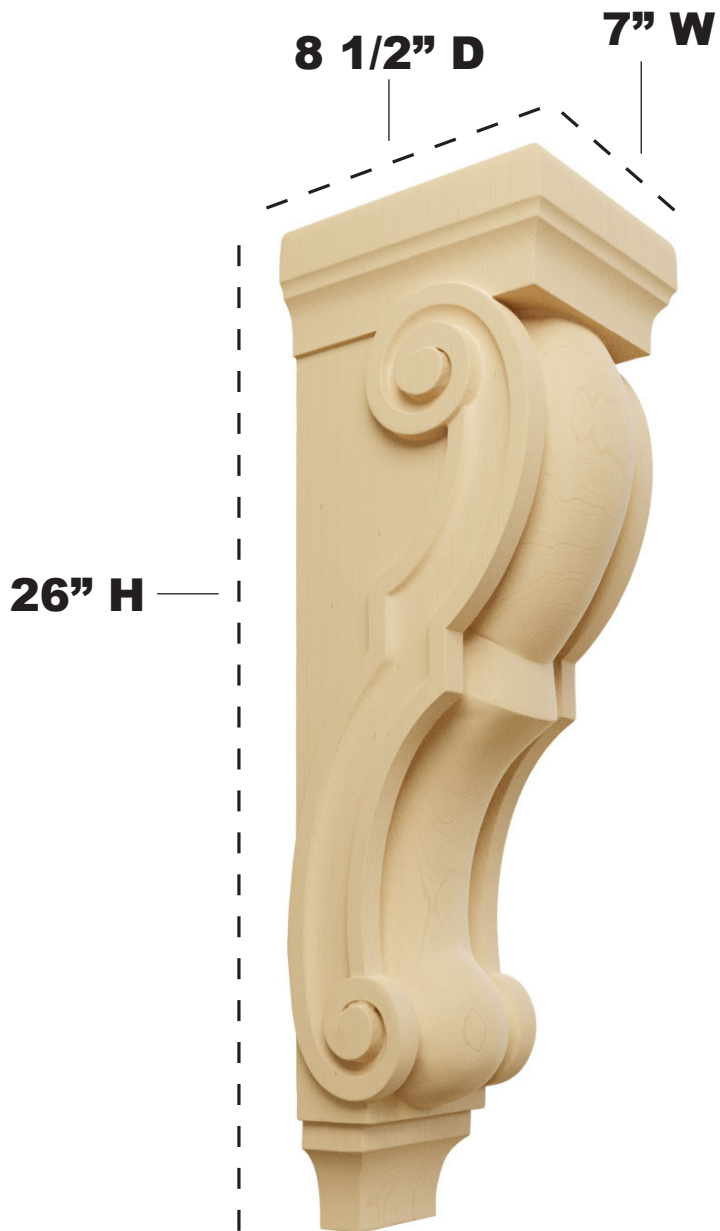

7" W X 8 1/2" D X 26" H TRADITIONAL CORBEL

ITEM NO.: CORW07X09X26TR

FRONT VIEW

PROFILE VIEW

AVAILABLE WOOD SPECIES:

ALDER

CHERRY

MAPLE